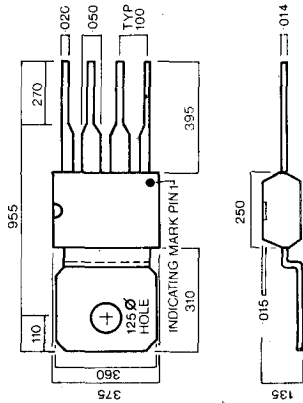

PLEASE QUOTE STOCK NO.
AND MANUFACTURERS PART NO. WHEN ORDERING

Signetics

Outline Drawings

III GEMINI

FOR CURRENT PRICES PHONE
HARLOW (0279) 29644

PLEASE QUOTE STOCK NO.
AND MANUFACTURERS PART NO. WHEN ORDERING

ITT GEMINI

Signetics

Outline Drawings

ITT GEMINI

FOR CURRENT PRICES PHONE
HARLOW (0279) 29644

16

17

19