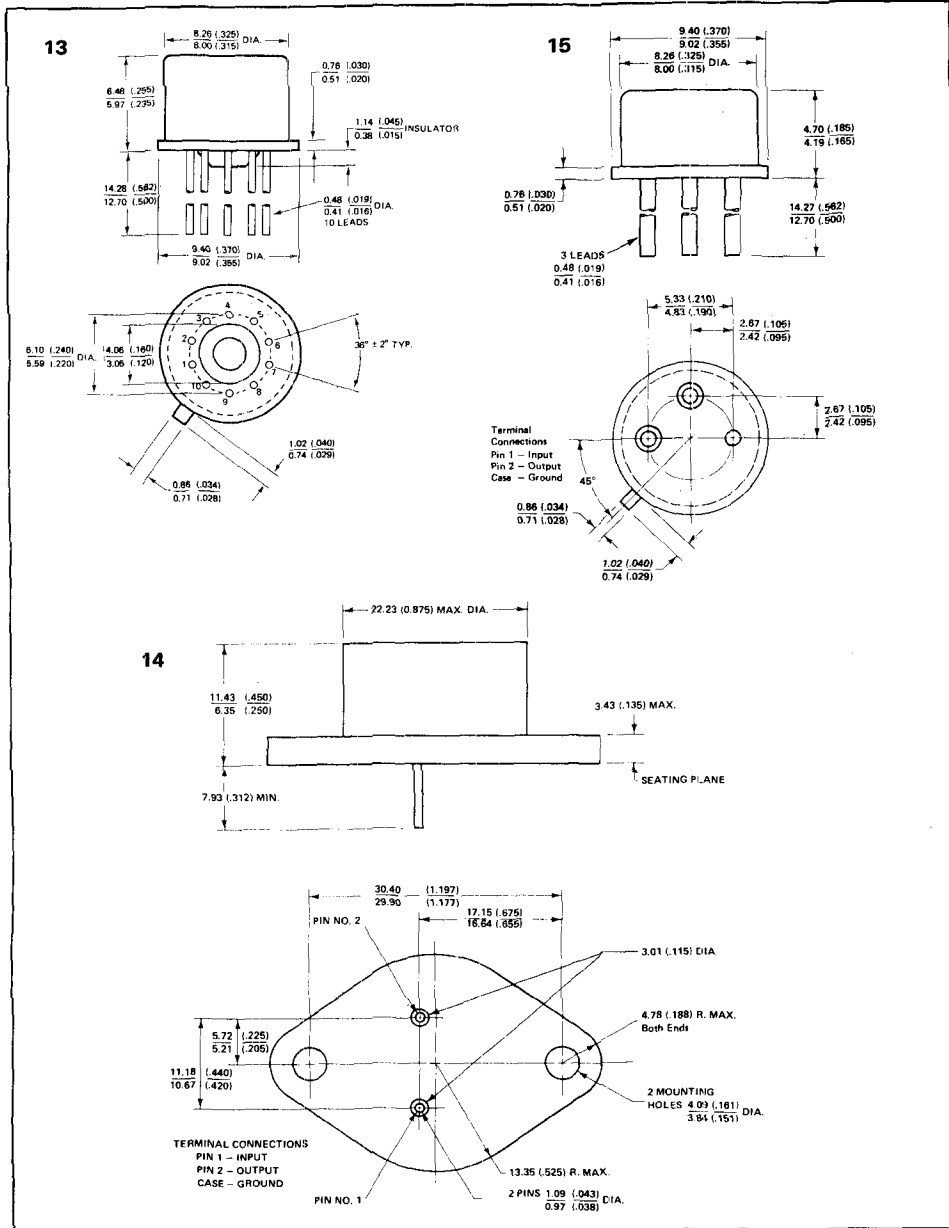

PLEASE QUOTE STOCK NO.
AND MANUFACTURERS PART NO. WHEN ORDERING

Signetics

Outline Drawings

III GEMINI

FOR CURRENT PRICES PHONE
HARLOW (0279) 29644

PLEASE QUOTE STOCK NO.
AND MANUFACTURERS PART NO. WHEN ORDERING

ITT GEMINI

Signetics

Outline Drawings

ITT GEMINI

FOR CURRENT PRICES PHONE
HARLOW (0279) 29644

16

17

19