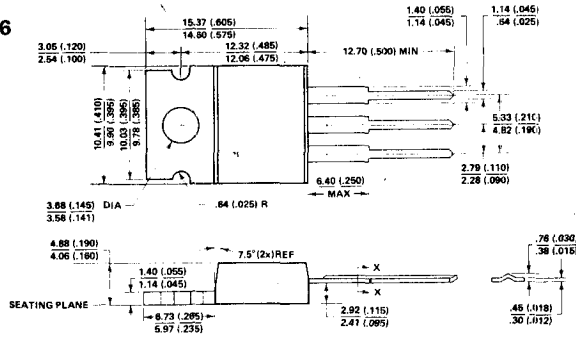

PLEASE QUOTE STOCK NO.
AND MANUFACTURERS PART NO. WHEN ORDERING

Signetics

Outline Drawings

III GEMINI

FOR CURRENT PRICES PHONE
HARLOW (0279) 29644

PLEASE QUOTE STOCK NO.
AND MANUFACTURERS PART NO. WHEN ORDERING

ITT GEMINI

Signetics

Outline Drawings

ITT GEMINI

FOR CURRENT PRICES PHONE
HARLOW (0279) 29644

16

17

19